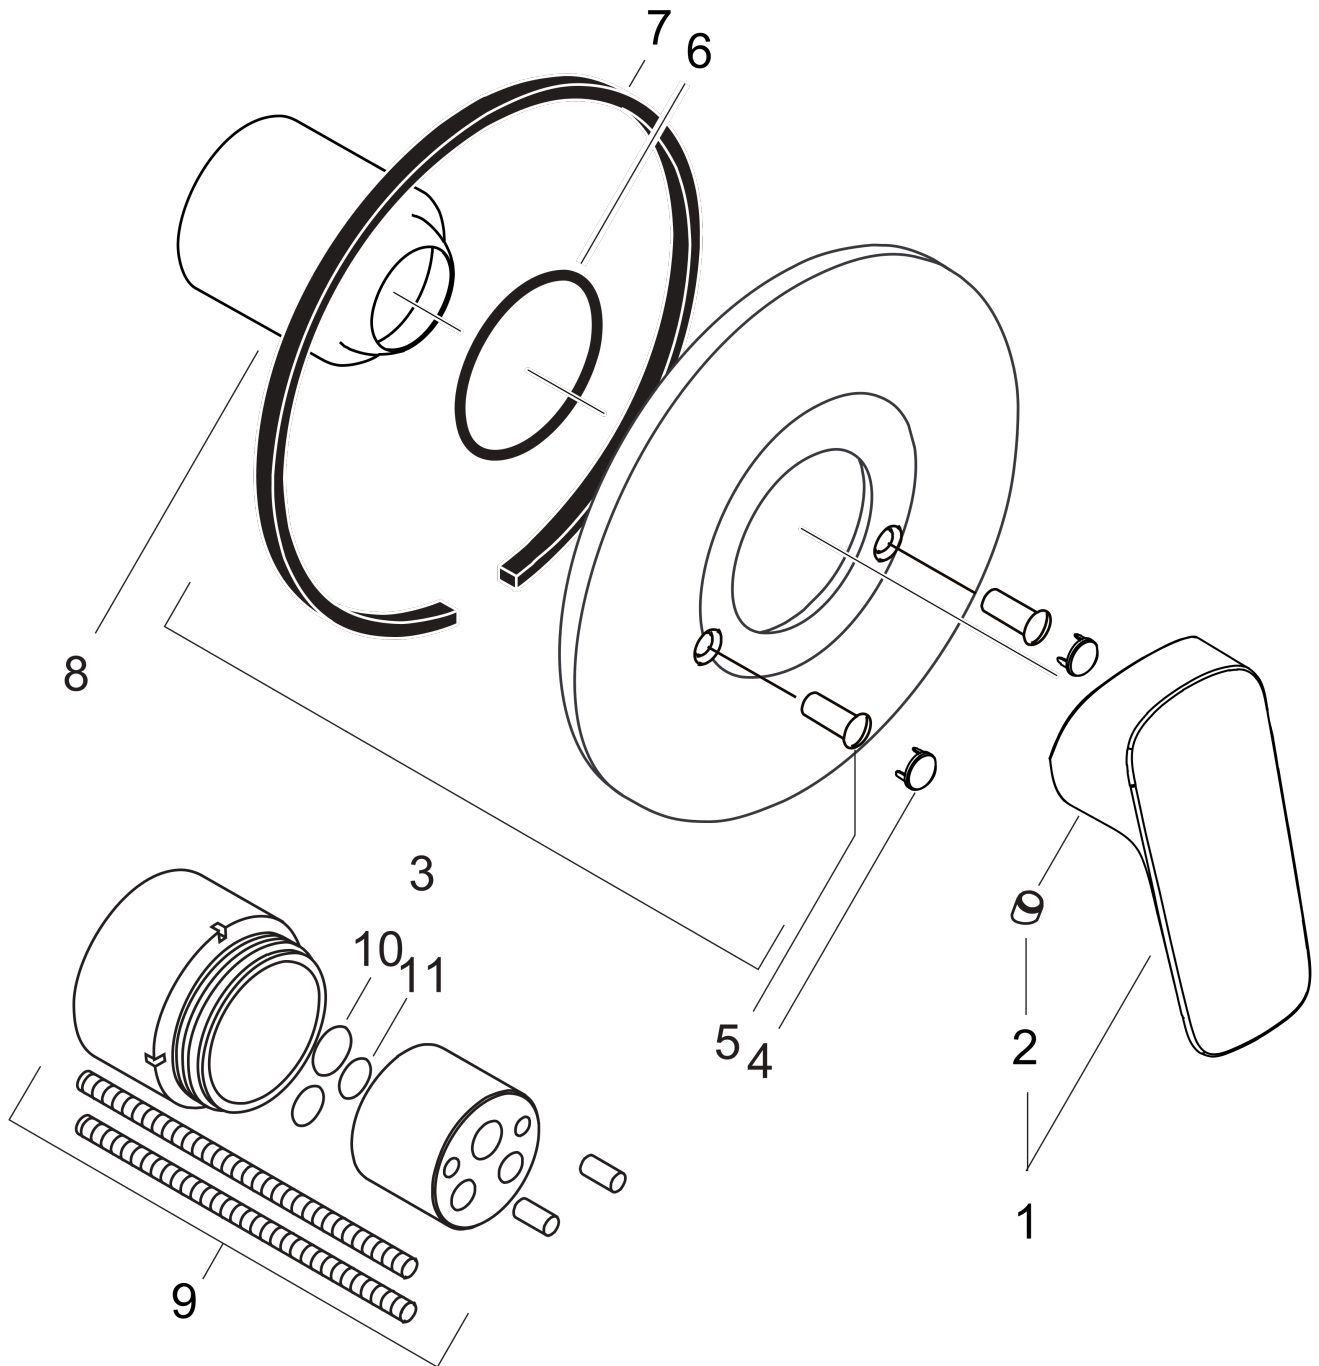

Logis

Shower mixer set for concealed installation

Surface: **Chrome** Article Number: **71666000**

Description

product features

- consists of: single lever shower mixer, basic set
- 1 function
- maximum flow rate at 3 bar: 27 l/min
- ceramic cartridge
- connection type: basic set

Product image

Scale drawing

Flowchart

Logis

Shower mixer set for concealed installation

Surface: **Chrome** Article Number: **71666000**

Exploded Drawing

Year of production: >04/15

Logis**Shower mixer set for concealed installation**Surface: **Chrome** Article Number: **71666000****Spare part list**

Year of production: >04/15

Pos.	Description	Article Number	Price	PU
1	handle	92224000	€ 45,82	1
2	screw cover	96338000	€ 3,33	1
3	escutcheon Ø 150 mm	96555000	€ 58,67	1
4	cover cap	95433000	€ 5,36	1
5	hollow screw	96065000	€ 5,36	1
6	O-Ring 48x3	95508000	€ 3,33	1
7	seal	97737000	€ 8,69	1
8	flange	96348000	€ 11,66	1
9	extension set 28 mm shower mixer	32698000	€ 128,28	1
10	O-ring 12x1,5	98430000	€ 3,33	1
11	O-ring 10x2	98170000	€ 3,33	1
a	base body	13620180	-	1