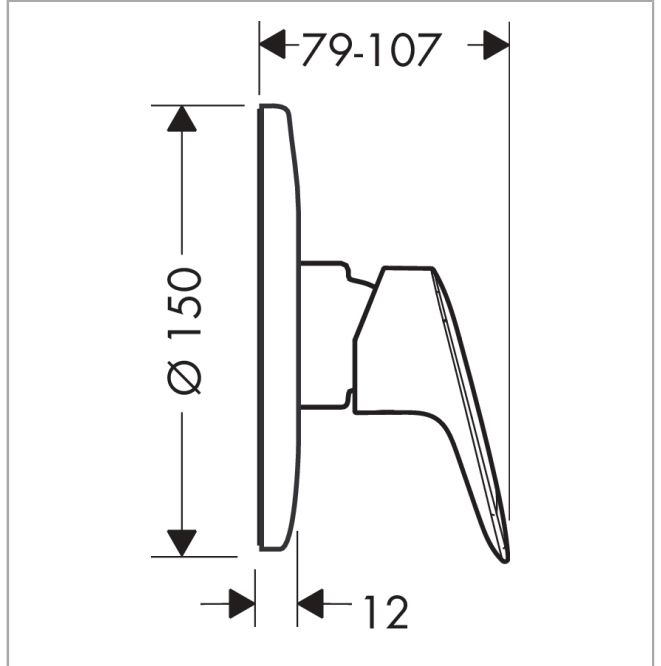

Logis

Shower mixer set for concealed installation

Surface: **Chrome** Article Number: **71666000**

Description

product features

- consists of: single lever shower mixer, basic set
- 1 function
- maximum flow rate at 3 bar: 27 l/min
- ceramic cartridge
- connection type: basic set

Product image

Scale drawing

Flowchart

Logis

Shower mixer set for concealed installation

Surface: **Chrome** Article Number: **71666000**

Exploded Drawing

Year of production: >04/15

Logis**Shower mixer set for concealed installation**Surface: **Chrome** Article Number: **71666000****Spare part list**

Year of production: >04/15

Pos.	Description	Article Number	Price	PU
1	handle	92224000	€ 45,82	1
2	screw cover	96338000	€ 3,33	1
3	escutcheon Ø 150 mm	96555000	€ 58,67	1
4	cover cap	95433000	€ 5,36	1
5	hollow screw	96065000	€ 5,36	1
6	O-Ring 48x3	95508000	€ 3,33	1
7	seal	97737000	€ 8,69	1
8	flange	96348000	€ 11,66	1
9	extension set 28 mm shower mixer	32698000	€ 128,28	1
10	O-ring 12x1,5	98430000	€ 3,33	1
11	O-ring 10x2	98170000	€ 3,33	1
a	base body	13620180	-	1