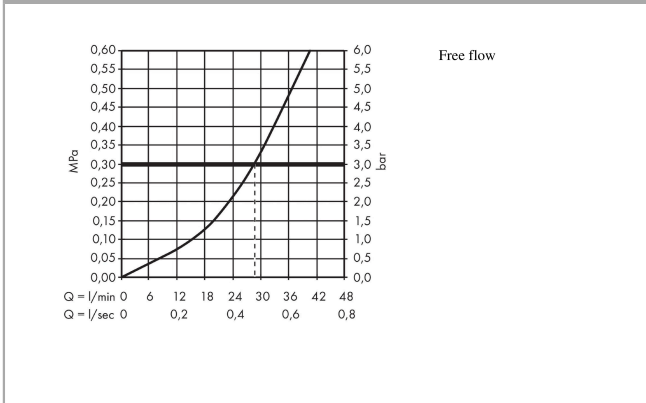

Logis

Shower mixer set for concealed installation

Surface: **Chrome** Article Number: **71666000**

Description

product features

- consists of: single lever shower mixer, basic set
- 1 function
- maximum flow rate at 3 bar: 27 l/min
- ceramic cartridge
- connection type: basic set

Product image

Scale drawing

Flowchart

Logis

Shower mixer set for concealed installation

Surface: **Chrome** Article Number: **71666000**

Exploded Drawing

Year of production: >04/15